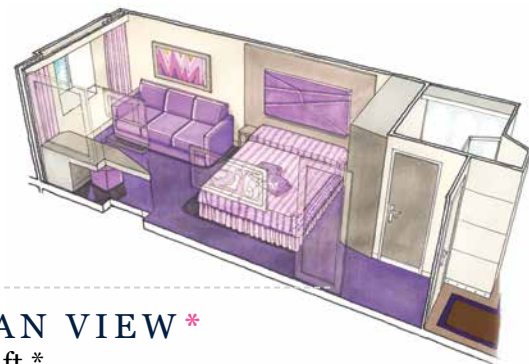

Available with the **Fantastica** and **Aurea** Experiences.

BALCONY *

172-269 sq. ft. plus a balcony up to 96 sq. ft.*

Max. Guests 4

Our comfortable balcony staterooms come with a queen bed** and most include a sofa. Some sofas convert to a double bed to accommodate 3rd and 4th guests. Amenities include air conditioning, spacious wardrobe, bathroom with bathtub or shower, interactive TV, telephone, Wi-Fi connection (for a fee), mini-bar and safe.

Available with the **Bella**, **Fantastica**, **Wellness** and **Aurea** Experiences.

SUITE WITH WHIRLPOOL

301 sq. ft. plus a balcony of 75 sq. ft.*

Max. Guests 5

These comfortable suites come with a queen bed,** a seating area and a private balcony with whirlpool tub. Some sofas convert to a double bed to accommodate 3rd and 4th guests and there is an additional pullman bed. Amenities include air conditioning, large wardrobe, bathroom with bathtub, interactive TV, telephone, Wi-Fi connection (for a fee), mini-bar and safe.

Only available with the **Aurea** Experience.

OCEAN VIEW *

182 sq. ft.*

Max. Guests 4

These staterooms come with a queen bed** and a seating area. The seating area converts to a single sofa bed and an additional pullman bed accommodates 3rd and 4th guests. Amenities include air conditioning, a spacious wardrobe, bathroom with shower, interactive TV, telephone, Wi-Fi connection (for a fee), mini-bar and safe.