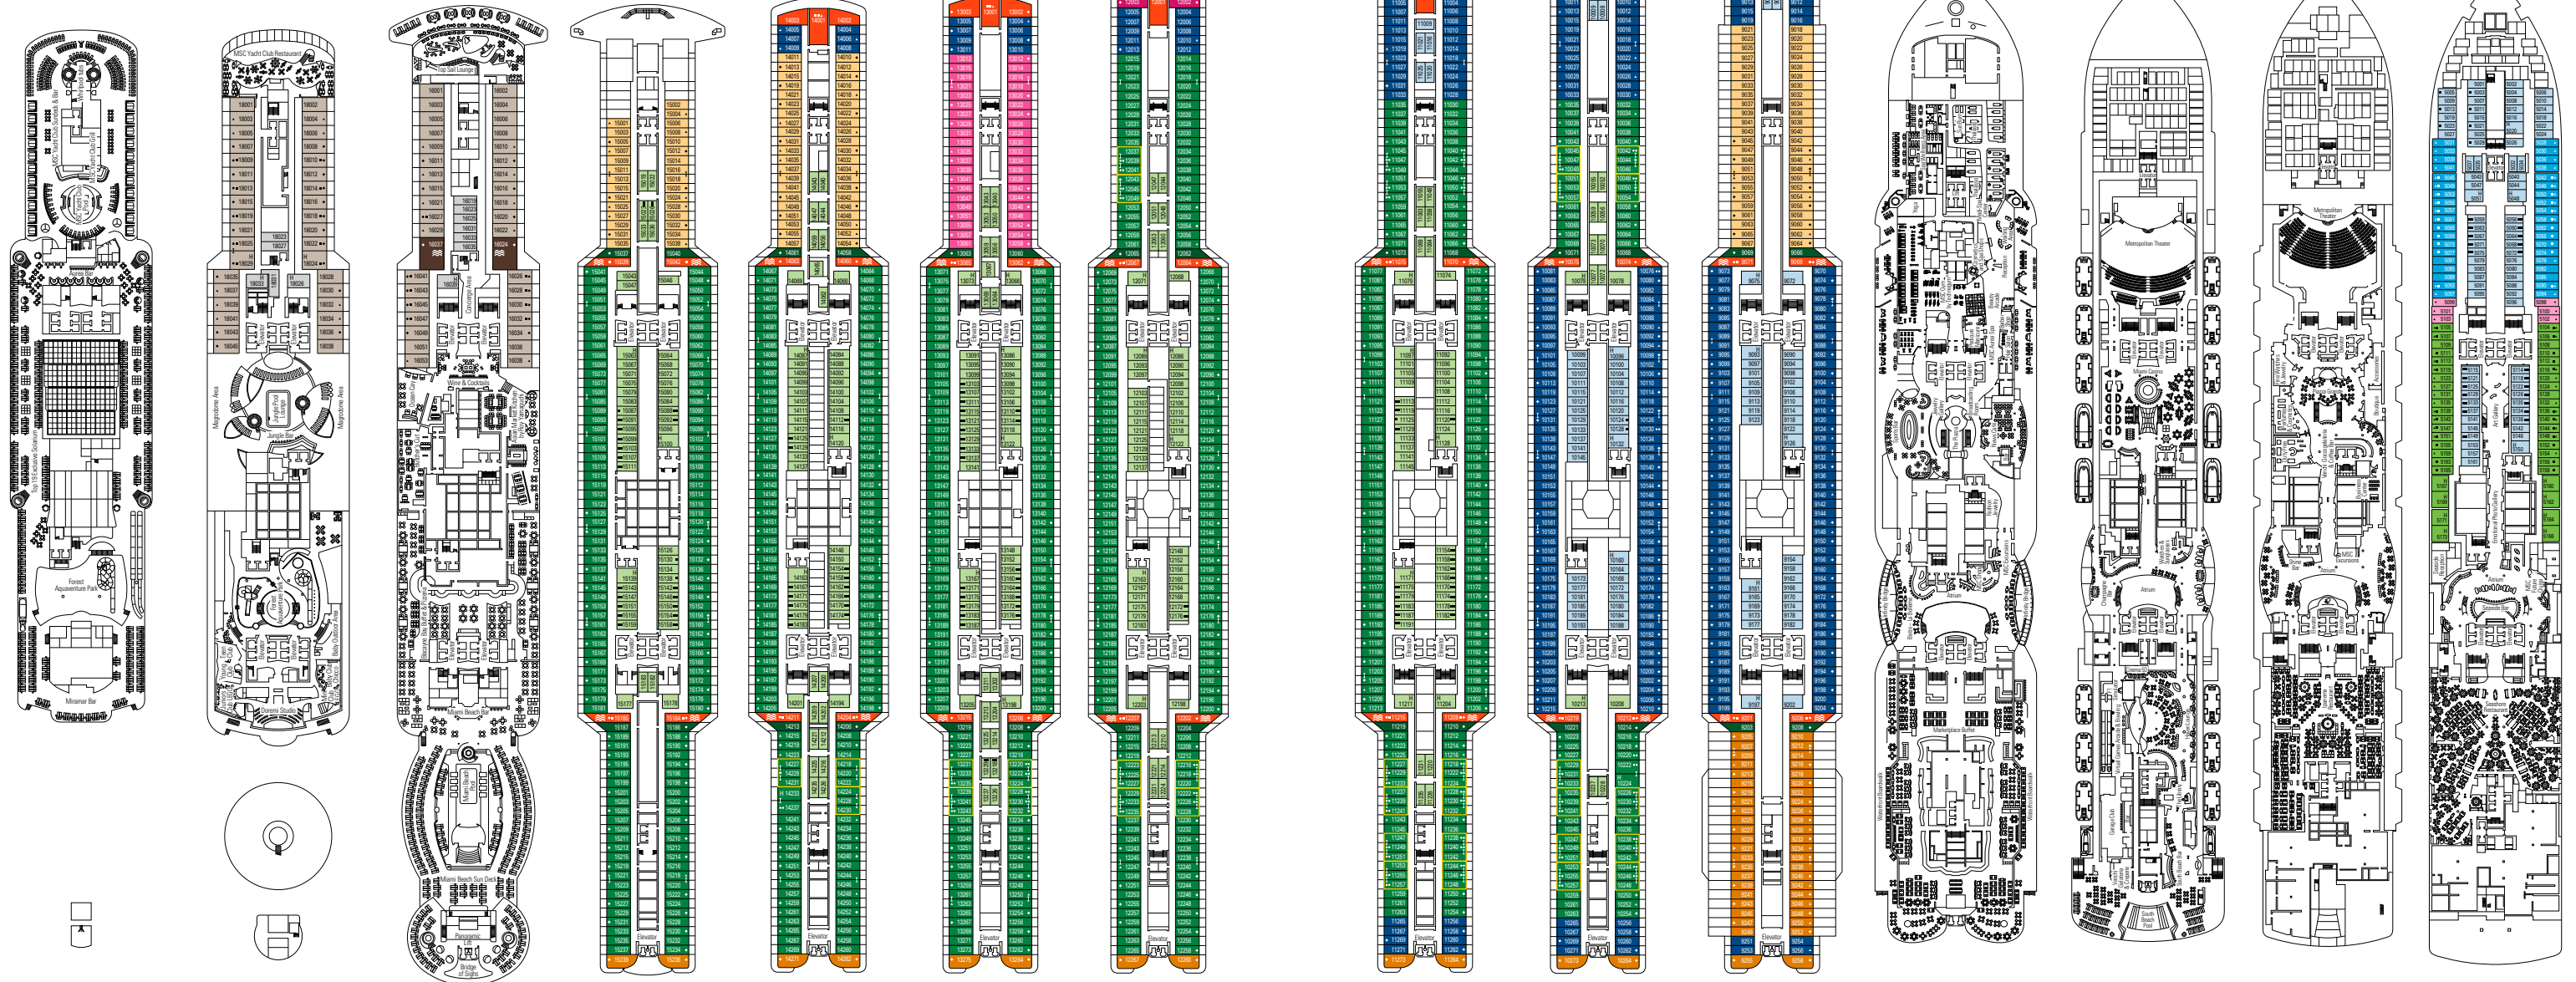

DECK 19 BIARRITZ | DECK 18 PLAYA PARAISO | DECK 16 MIAMI BEACH | DECK 15 VENICE BEACH | DECK 14 MONDELLO | DECK 13 PINK SANDS | DECK 12 LAS SALINAS | DECK 11 FLAMENCO BEACH | DECK 10 MASPALOMAS | DECK 9 LANIKAI | DECK 8 OCEAN CAY | DECK 7 SOUTH BEACH | DECK 6 COPACABANA | DECK 5 CAPE COD