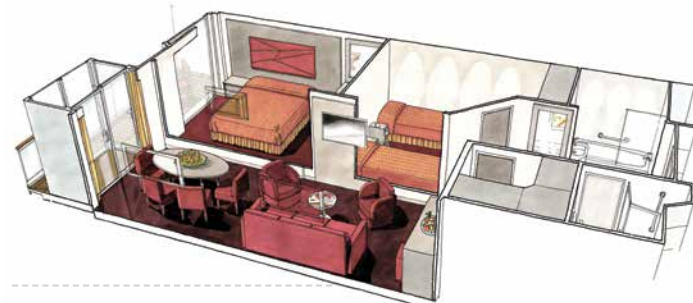

GRAND SUITE *

344-527 sq. ft. plus a balcony up to 226 sq. ft.*

Max. Guests 5

These spacious suites all come with a balcony and seating area. Amenities include air conditioning, spacious wardrobes, bathrooms with bathtub or shower, interactive TV, telephone, Wi-Fi connection (for a fee), mini-bar and safe.

- 1 bedroom/1 bathroom: a queen bed,** a double sofa bed and a pullman bed to accommodate up to 5 guests (11 total suites, suites 14002 and 14003 accommodate only 2 guests)
- 2 bedrooms/2 bathrooms: a queen bed** in bedroom 1 and two single beds in bedroom 2 and a pullman bed for up to 5 guests (suites 11001, 12001 and 14001)

Available with the **Wellness** and **Aurea** Experiences.