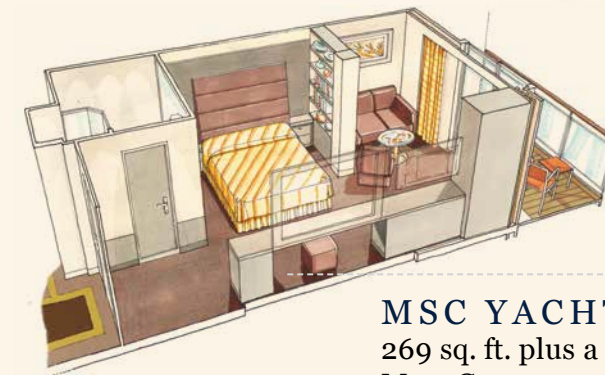

MSC SEASIDE

The lavishly appointed suites of the MSC Yacht Club

MSC YACHT CLUB

MSC YACHT CLUB INTERIOR

226 sq. ft.*

Max. Guests 2

These exquisite staterooms come with a queen bed** and a seating area. Amenities include air conditioning, spacious wardrobe, bathroom with shower, interactive TV, telephone, Wi-Fi connection (for a fee), espresso-type machine, mini-bar and safe. Butler & concierge service is available 24-hours a day.