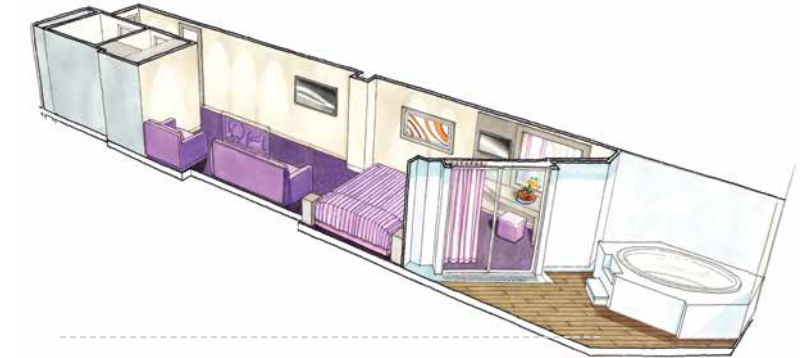

SPA & SPORTS
 MSC Aurea Spa deck 8
 Top 19 Exclusive Solarium deck 19
 MSC Gym by Technogym® deck 8
 MSC Sports Arena deck 20

MSC SEASIDE

Staterooms for all types of cruisers

All staterooms feature a queen bed** that can be converted to two single beds, a spacious wardrobe, bathroom with shower (some with bathtubs), interactive TV, telephone, Wi-Fi connection, mini-bar, safe and air conditioning. Super Family and Super Family Plus Staterooms consist of two or three connecting staterooms which can comfortably accommodate from 6 to 10 guests.

Available with the **Fantastica** and **Aurea** Experiences.

BALCONY *

172-269 sq. ft. plus a balcony up to 96 sq. ft.*

Max. Guests 4

Our comfortable balcony staterooms come with a queen bed** and most include a sofa. Some sofas convert to a double bed to accommodate 3rd and 4th guests. Amenities include air conditioning, spacious wardrobe, bathroom with bathtub or shower, interactive TV, telephone, Wi-Fi connection (for a fee), mini-bar and safe.

Available with the **Bella**, **Fantastica**, **Wellness** and **Aurea** Experiences.

SUITE WITH WHIRLPOOL

301 sq. ft. plus a balcony of 75 sq. ft.*

Max. Guests 5

These comfortable suites come with a queen bed,** a seating area and a private balcony with whirlpool tub. Some sofas convert to a double bed to accommodate 3rd and 4th guests and there is an additional pullman bed. Amenities include air conditioning, large wardrobe, bathroom with bathtub, interactive TV, telephone, Wi-Fi connection (for a fee), mini-bar and safe.

Only available with the **Aurea** Experience.

OCEAN VIEW *

182 sq. ft.*

Max. Guests 4

These staterooms come with a queen bed** and a seating area. The seating area converts to a single sofa bed and an additional pullman bed accommodates 3rd and 4th guests. Amenities include air conditioning, a spacious wardrobe, bathroom with shower, interactive TV, telephone, Wi-Fi connection (for a fee), mini-bar and safe.