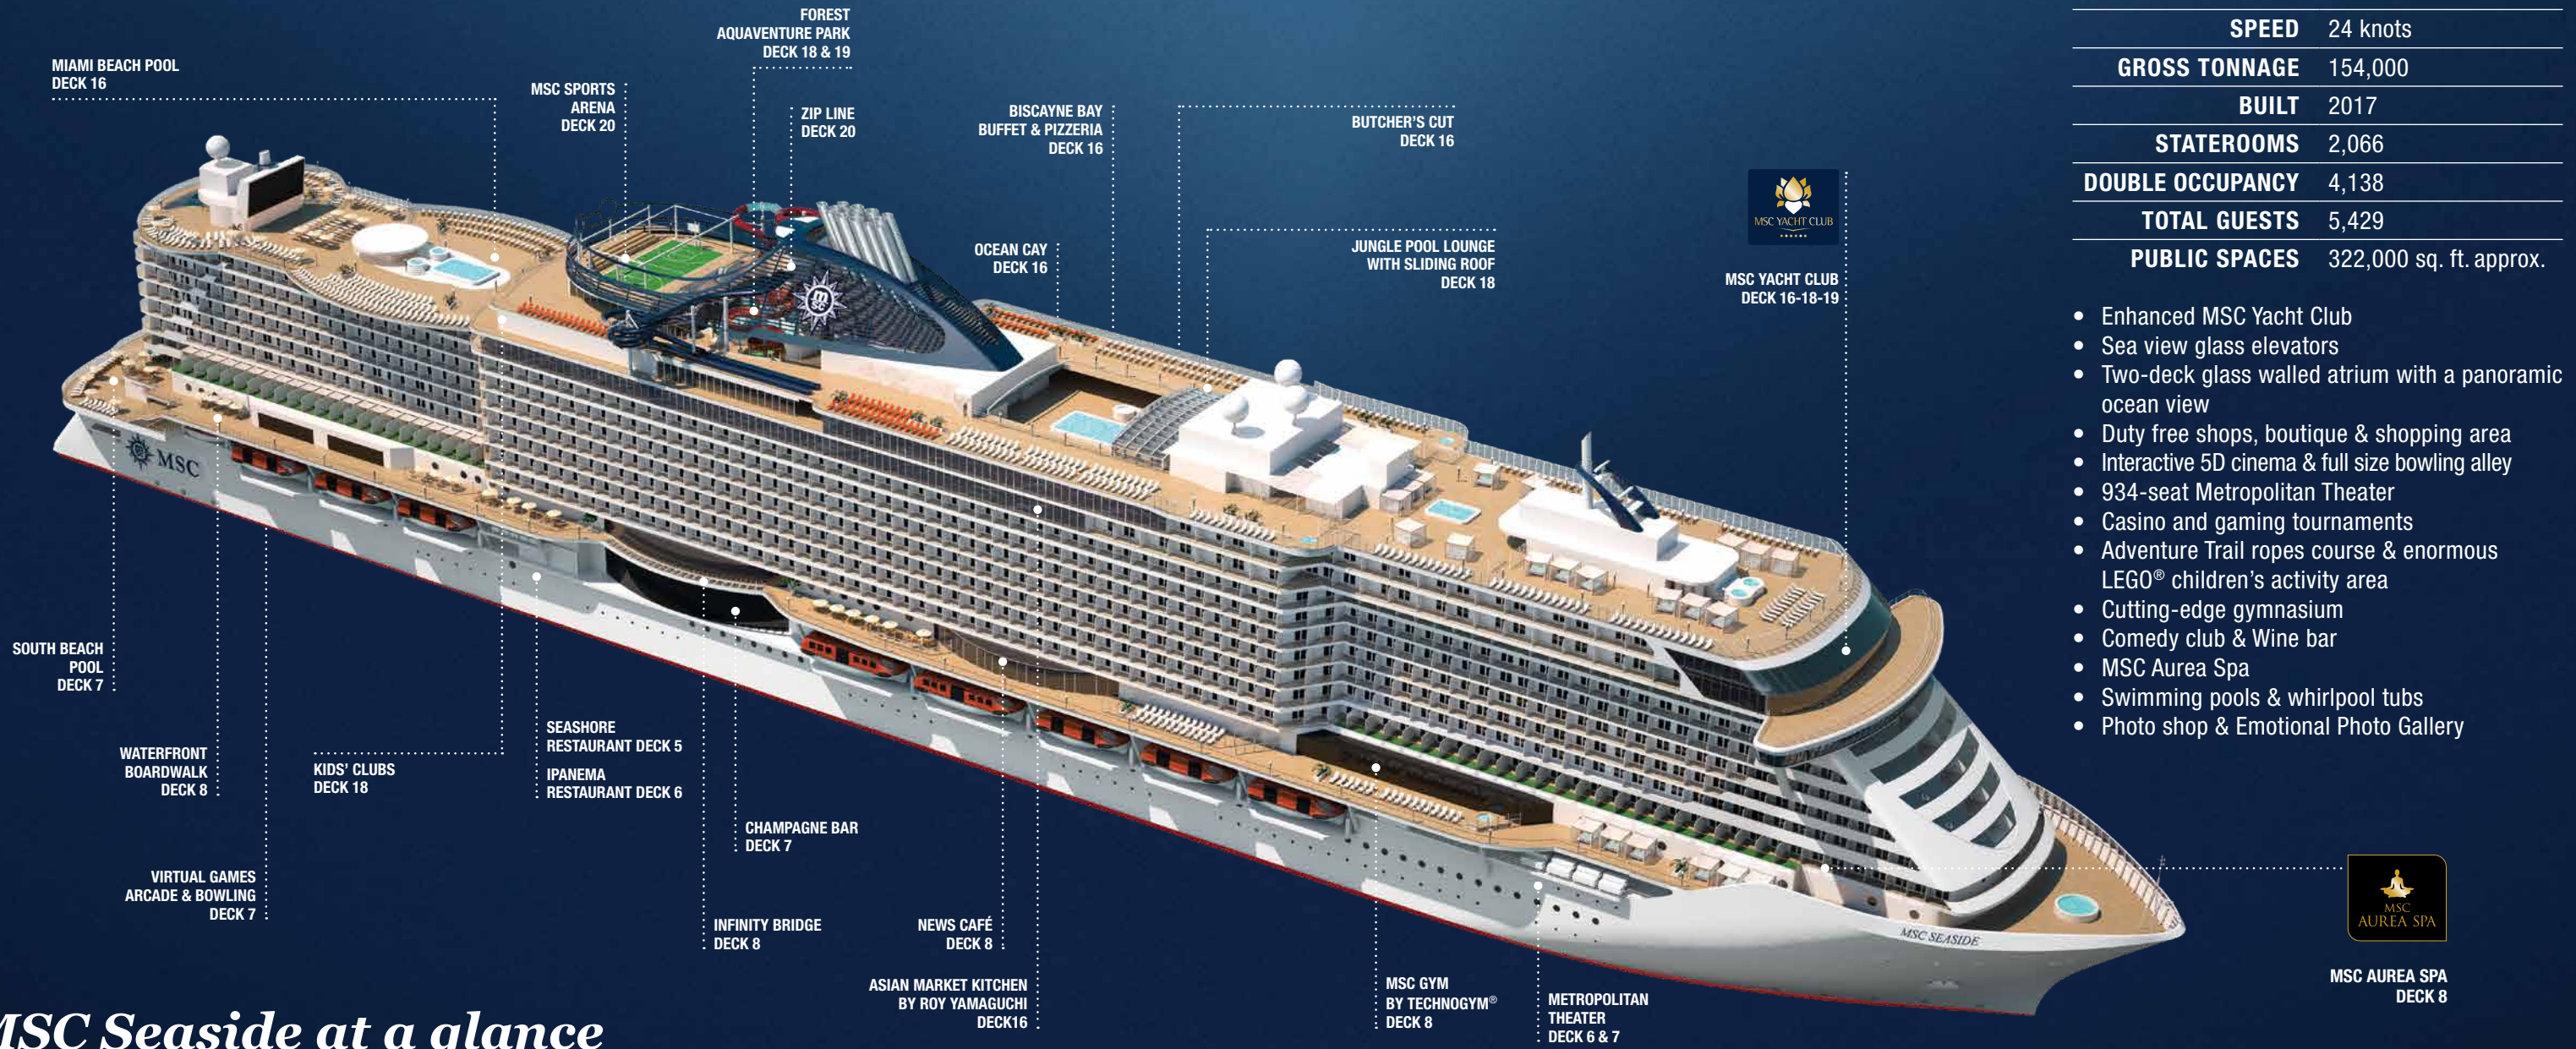

MSC SEASIDE

#FollowingTheSun

ARRIVING DECEMBER 2017

SAILING THE CARIBBEAN FROM MIAMI

**THIS IS NOT JUST ANY NEW CRUISE SHIP
THIS IS THE REVOLUTIONARY MSC SEASIDE**

MSCCRUISES.COM

THIS IS NOT JUST ANY BOARDWALK

EXQUISITE OUTDOOR SPACES

MSC Seaside's unique ocean-level boardwalk and 2 unique glass catwalks that extend beyond the edge of the ship bring guests closer to the sea. From the cutting-edge technological advancements to the spacious panoramic sundeck & pool areas, this ship takes ultramodern elegance to a whole new level.

PRIVACY AND EXCLUSIVITY

MSC Seaside's new and enhanced MSC Yacht Club will feature VIP amenities including 24-hour butler and concierge service as well as access to the Club's exclusive areas, "MSC Yacht Club Pool" and "Top Sail Lounge."

MSC SEASIDE

A revolutionary ship specially built for Caribbean cruising!

MSC SEASIDE SPECS AND FEATURES

LENGTH	1,059 ft.
BEAM	135 ft.
SPEED	24 knots
GROSS TONNAGE	154,000
BUILT	2017
STATEROOMS	2,066
DOUBLE OCCUPANCY	4,138
TOTAL GUESTS	5,429
PUBLIC SPACES	322,000 sq. ft. approx.