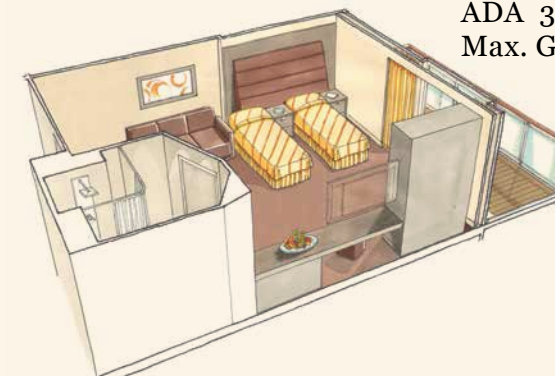

MSC SEASIDE

The lavishly appointed suites of the MSC Yacht Club

MSC YACHT CLUB

MSC YACHT CLUB INTERIOR

226 sq. ft.*

Max. Guests 2

These exquisite staterooms come with a queen bed** and a seating area. Amenities include air conditioning, spacious wardrobe, bathroom with shower, interactive TV, telephone, Wi-Fi connection (for a fee), espresso-type machine, mini-bar and safe. Butler & concierge service is available 24-hours a day.

MSC YACHT CLUB DELUXE

269 sq. ft. plus a 86 sq. ft. balcony*

Max. Guests 5

These Deluxe Suites come with a queen bed,** a separate seating area and their own private balcony. Some sofas convert to a double sofa bed and some also contain an additional pullman bed for up to 5 guests. Amenities include air conditioning, spacious wardrobe, bathroom with a large shower, interactive TV, telephone, Wi-Fi connection (for a fee), espresso-type machine, mini-bar and safe. Butler & concierge service is available 24-hours a day. (top left photo)

MSC YACHT CLUB DELUXE

ADA 355 sq. ft. plus a 269 sq. ft. balcony*

Max. Guests 5

MSC YACHT CLUB ROYAL SUITE

667 sq. ft. plus a 355 sq. ft. balcony*

Max. Guests 4

These luxurious suites come with a queen bed,** a separate living room and a private balcony with whirlpool tub. The seating area includes a sofa that converts to a double bed to accommodate 3rd and 4th guests. Amenities include air conditioning, spacious wardrobe, bathroom with a large shower, interactive TV, telephone, Wi-Fi connection (for a fee), espresso-type machine, mini-bar and safe. Butler & concierge service is available 24-hours a day. (bottom left photos)