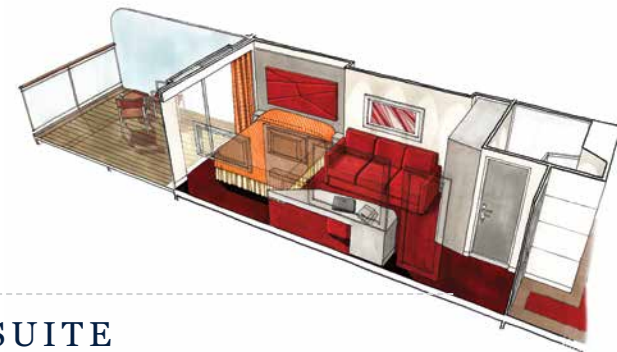

SUITE

182-301 sq. ft. plus a balcony up to 172 sq. ft.*
(Staterooms 9002 & 9003 have balconies of 409 sq. ft.)

Max. Guests 4

Each suite comes with a queen bed** and a separate seating area. Some sofas convert to a double sofa bed to accommodate 3rd and 4th guests. Amenities include air conditioning, ample wardrobe, bathroom with shower, interactive TV, telephone, Wi-Fi connection (for a fee), mini-bar and safe.

Available with the **Fantastica** and **Aurea** Experiences.