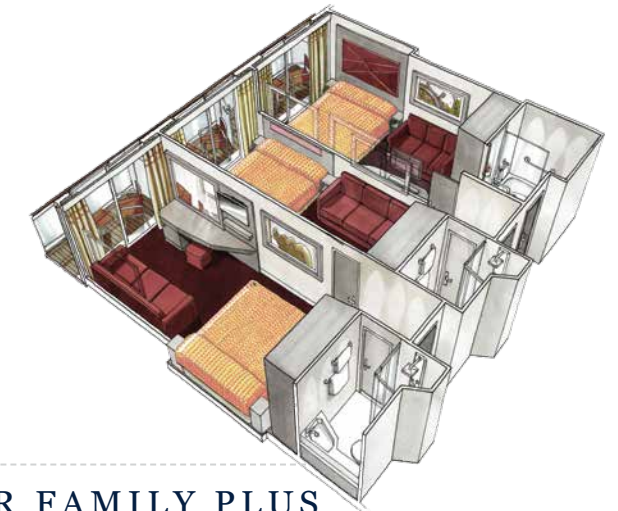

SUPER FAMILY PLUS

516-546 sq. ft. plus balconies*

Max. Guests 10

Capable of accommodating up to 10 people in comfort, our Staterooms for Families comprise of three connecting staterooms, each with a queen bed,** a bathroom, balcony and seating area. The Super Family Plus staterooms come at a fixed per-stateroom price—regardless of how many people actually use it. GFTs and NCFs are additional per person.

Only available with the **Fantastica** Experience.

*Sizes are approximate. Stateroom sizes and configurations are subject to change.
**Queen bed can be converted to two single beds on request.
*Wellness staterooms are also available in this category.