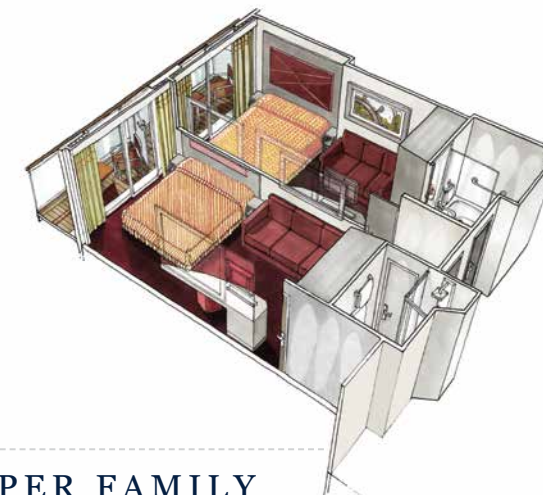

SUPER FAMILY

344-364 sq. ft. plus balconies*

Max. Guests 6

Capable of accommodating up to 6 people in comfort, our Staterooms for Families comprise of two connecting staterooms, each with a queen bed,** a bathroom, balcony and seating area. The Super Family staterooms come at a fixed per-stateroom price—regardless of how many people actually use it. GFTs and NCFs are additional per person.

Only available with the **Fantastica** Experience.