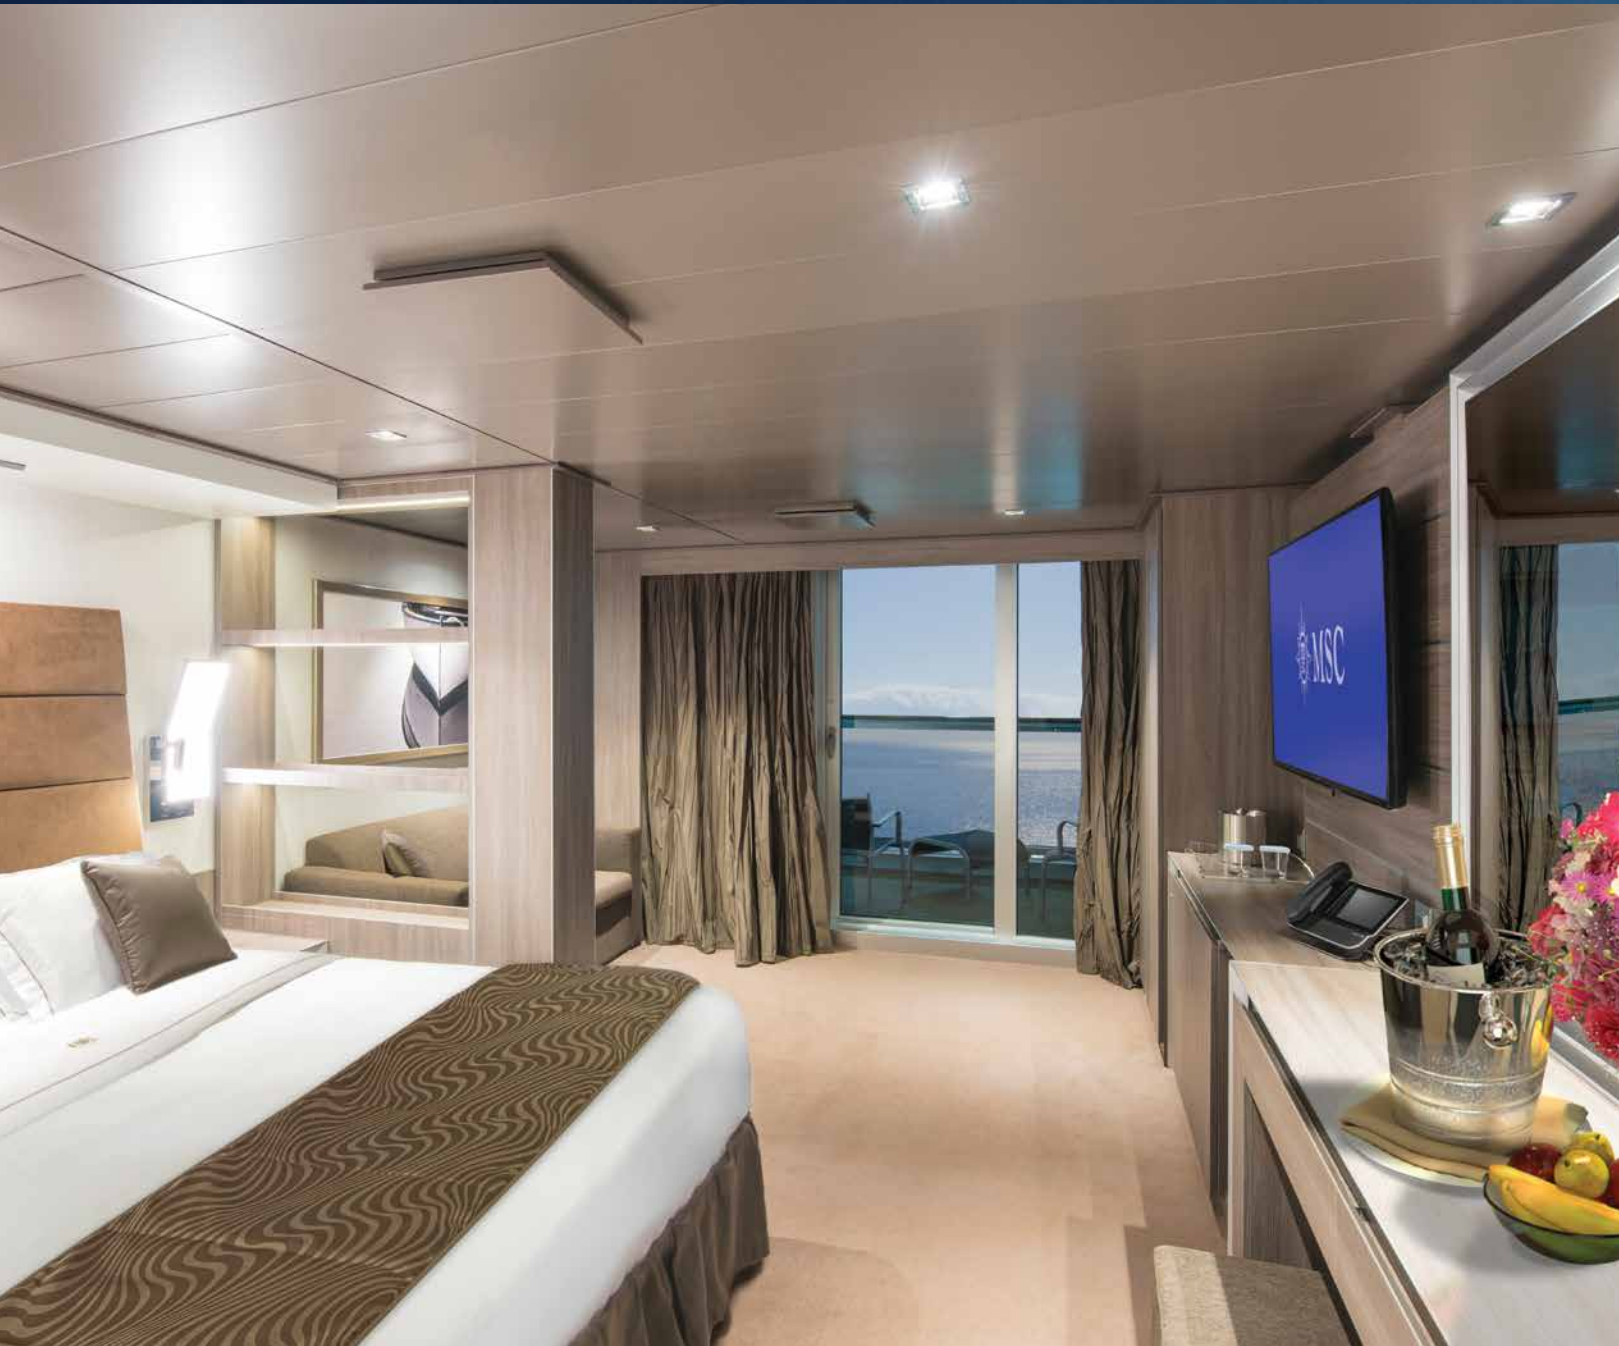

MSC SEASIDE

The lavishly appointed suites of the MSC Yacht Club

MSC YACHT CLUB

MSC YACHT CLUB INTERIOR

226 sq. ft.*

Max. Guests 2

These exquisite staterooms come with a queen bed** and a seating area. Amenities include air conditioning, spacious wardrobe, bathroom with shower, interactive TV, telephone, Wi-Fi connection (for a fee), espresso-type machine, mini-bar and safe. Butler & concierge service is available 24-hours a day.