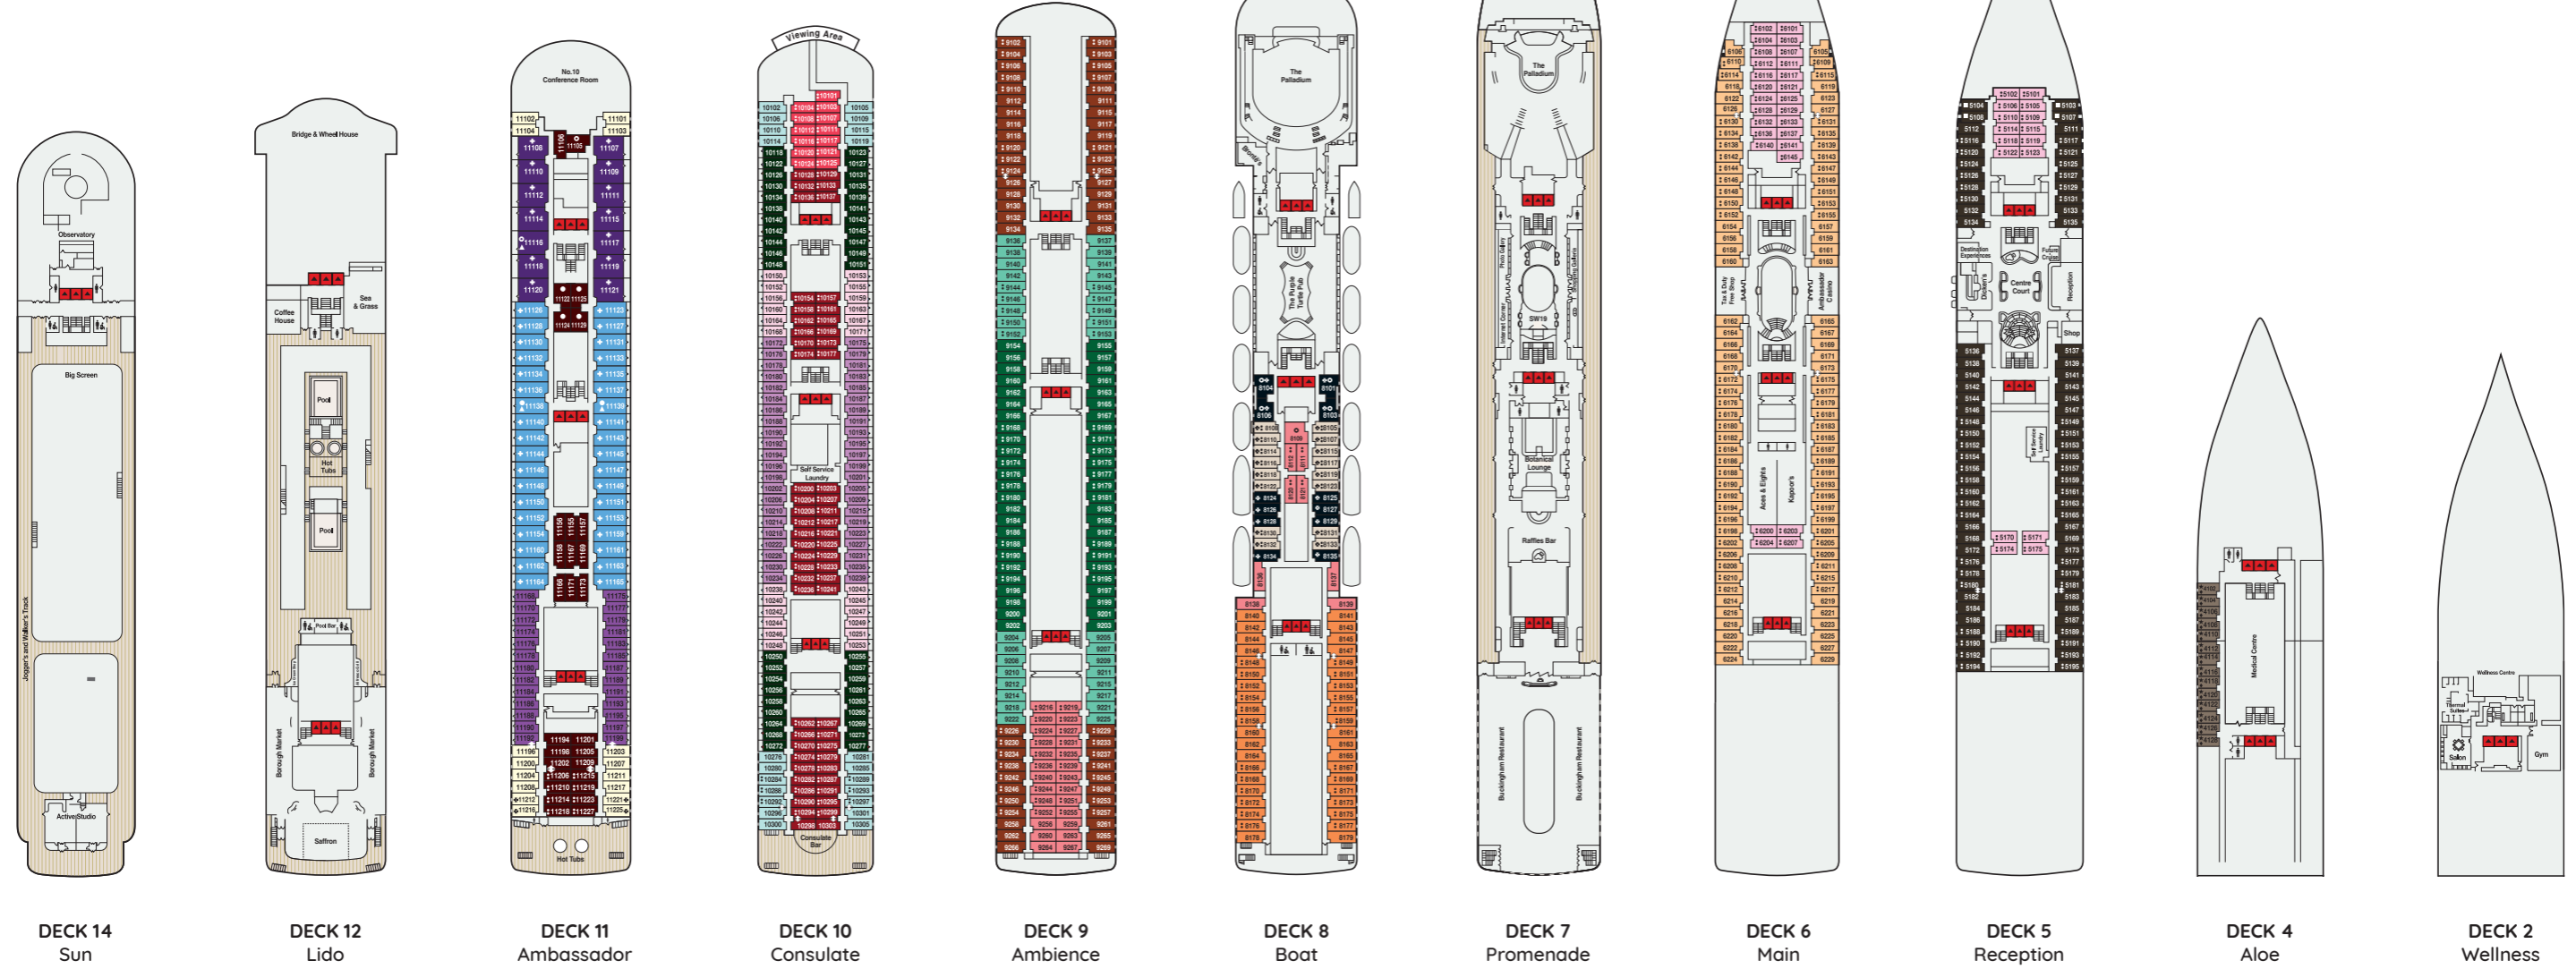

# Ambience Deck Plan

DECK 14 Sun      DECK 12 Lido      DECK 11 Ambassador      DECK 10 Consulate      DECK 9 Ambience      DECK 8 Boat      DECK 7 Promenade      DECK 6 Main      DECK 5 Reception      DECK 4 Aloe      DECK 2 Wellness

## CABIN CATEGORY LEGEND

Cat DS	De Luxe Suite \ Ambassador Deck 11
Cat JS	Junior Suite \ Ambassador Deck 11
Cat 16	Premium Balcony \ Ambassador Deck 11
Cat 15	Superior Plus Balcony \ Consulate Deck 10
Cat 15S	Superior Plus Single Balcony \ Consulate Deck 10
Cat 14	Superior Balcony \ Consulate Deck 10
Cat 12	Premium Twin \ Ambience Deck 9
Cat 12S	Premium Single \ Ambassador Deck 11
Cat 11	Superior Plus Twin \ Ambience Deck 9
Cat 10S	Superior Single \ Consulate Deck 10
Cat 9	Superior Twin \ Ambience Deck 9
Cat 8	Standard Plus Twin \ Boat Deck 8
Cat 7	Standard Twin \ Main Deck 6
Cat 6	Standard Twin \ Reception Deck 5
Cat 6S	Standard Single \ Aloe Deck 4
Cat 6C	Standard Twin <sup>o</sup> \ Boat Deck 8
Cat 6B	Standard Twin <sup>o</sup> \ Boat Deck 8
Cat 4	Premium Twin (Inner) \ Ambassador Deck 11
Cat 3	Superior Twin (Inner) \ Consulate Deck 10
Cat 3S	Superior Single (Inner) \ Consulate Deck 10
Cat 2	Standard Plus Twin (Inner) \ Ambience Deck 9/Boat Deck 8
Cat 1	Standard Twin (Inner) \ Main Deck 6/Aloe Deck 4

## SYMBOL LEGEND

- Third berths available
- Third and/or fourth berths (ceiling foldaway)
- ◆ Room with porthole
- + Additional sofa bed/rollaway bed
- ★ Two berth  
Cat 6S: one lower, one upper berth - certain cabins are bunk bed configuration
- ◇ Interconnecting cabins
- ✳ Obstructed view
- Wheelchair-accessible room  
Includes wider doorways (to accommodate a wheelchair), no thresholds into the bathroom and more handrails around the bathroom. Wheelchair-accessible rooms are twin only.
- ▲ Room does not have a bathtub - Cat JS and DS only
- Fixed queen-size bed, cannot be converted to twin beds
- ♿ Public toilet
- ♿ Wheelchair-accessible toilet
- Lift