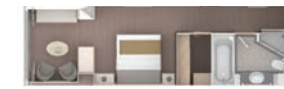

* Wheelchair accessible suite does not include full-sized bath