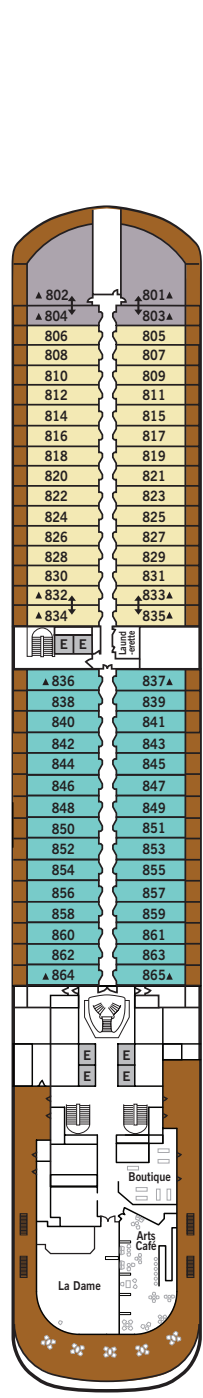

SILVER DAWN – Deck Plans

DECK 4

- Atlantide
- Kaiseki
- .S.A.L.T. Kitchen
- .S.A.L.T. Bar
- .S.A.L.T. Lab

DECK 5

- Reception/
Guest Relations
- Shore Concierge
- Dolce Vita
- Venetian Lounge
- Cruise Consultant

DECK 6

- Beauty Spa
- Fitness Centre

DECK 7

- La Terrazza
- Silver Note
- Casino

DECK 8

- Arts Café
- Boutique
- La Dame

DECK 9

- Panorama Lounge
- Connoisseur's Corner

SPECIFICATIONS

- Crew 411
- Officers European
- Guests 596
- Tonnage 40,700
- Length 698 Feet / 212.8 Metres
- Width 86 Feet / 27 Metres
- Speed 19.8 Knots
- Passenger Decks 8
- 3rd Guest Capacity ▲
- Connecting Suites ↑↓
- Wheelchair Accessible Suites ♿
- 407, 409, 417, 931
- Built 2021
- Registry Bahamas