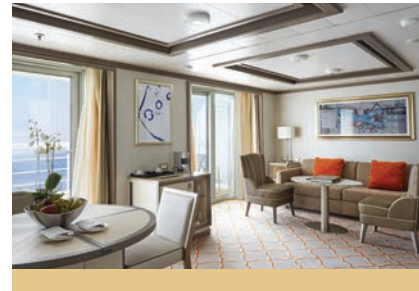

SILVER DAWN – Suite Diagrams

All suites feature:

- Butler service
- Refrigerator and bar setup stocked with your preferences
- Plush bathrobes
- Pillow menu
- Luxury bath amenities
- Complimentary Wifi for all suites
- Personalised stationery
- Umbrella
- Hair dryer
- Wall mounted USB-C mobile device chargers
- Direct-dial telephone(s)
- Champagne on arrival