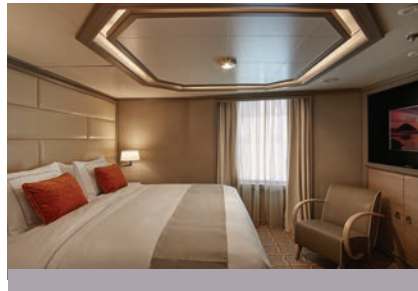

SILVER DAWN – Suite Diagrams

All suites feature:

- Butler service
- Refrigerator and bar setup stocked with your preferences
- Plush bathrobes
- Pillow menu
- Luxury bath amenities
- Complimentary Wifi for all suites
- Personalised stationery
- Umbrella
- Hair dryer
- Wall mounted USB-C mobile device chargers
- Direct-dial telephone(s)
- Champagne on arrival

- Large veranda with patio furniture and floor-to-ceiling glass doors; bedroom two has additional veranda
- Living room with convertible sofa to accommodate an additional guest
- Sitting area; bedroom two has additional sitting area
- Separate dining area
- Twin beds or king-sized bed; bedroom two has additional twin beds or queen-sized bed
- Marble bathroom with double vanity, separate shower and full-sized bath, plus a powder room; bedroom two has additional marble bathroom with full-sized bath
- Custom-made luxury bed mattresses
- Walk-in wardrobe(s) with personal safe
- Vanity table(s)
- Writing desk(s)
- One 55" / 140 cm and one 40" / 102 cm flat-screen HD TVs in main suite, plus one 40" / 102 cm flat-screen HD TV in bedroom two
- Interactive Media Library
- Bose® Sound system with bluetooth connectivity
- Illy® espresso machine
- Unlimited Premium Wifi