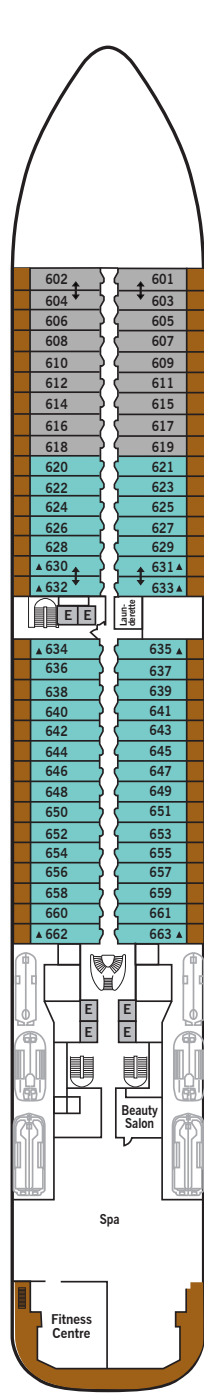

SILVER DAWN – Deck Plans

DECK 4

- Atlantide
- Kaiseki
- .S.A.L.T. Kitchen
- .S.A.L.T. Bar
- .S.A.L.T. Lab

DECK 5

- Reception/
Guest Relations
- Shore Concierge
- Dolce Vita
- Venetian Lounge
- Cruise Consultant

DECK 6

- Beauty Spa
- Fitness Centre

DECK 7

- La Terrazza
- Silver Note
- Casino

DECK 8

- Arts Café
- Boutique
- La Dame

DECK 9

- Panorama Lounge
- Connoisseur's Corner

DECK 10

- Pool Deck
- Pool Bar
- The Grill
- Whirlpool Area

DECK 11

- Observation Library
- Spaccanapoli
- Jogging Track

SUITE CATEGORIES

- Owner's Suite ●
- Grand Suite ●
- Royal Suite ●
- Silver Suite ●
- Deluxe Veranda Suite ●
- Superior Veranda Suite ●
- Classic Veranda Suite ●
- Panorama Suite ●
- Vista Suite ●

SPECIFICATIONS

- Crew 411
- Officers European
- Guests 596
- Tonnage 40,700
- Length 698 Feet / 212.8 Metres
- Width 86 Feet / 27 Metres
- Speed 19.8 Knots
- Passenger Decks 8
- 3rd Guest Capacity ▲
- Connecting Suites ↑↓
- Wheelchair Accessible Suites ♿
- 407, 409, 417, 931
- Built 2021
- Registry Bahamas