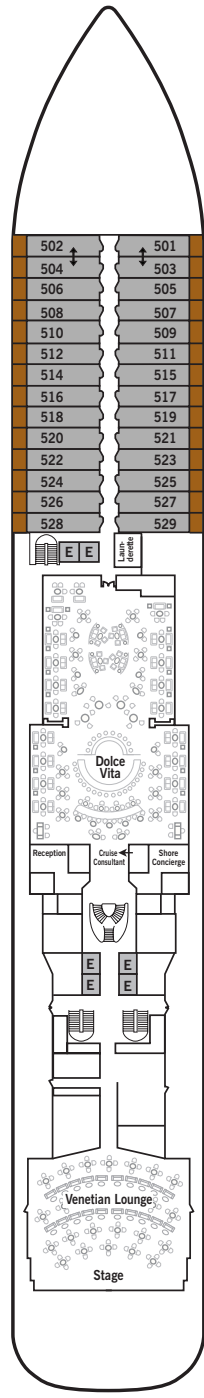

SILVER DAWN – Deck Plans

DECK 4

- Atlantide
- Kaiseki
- .S.A.L.T. Kitchen
- .S.A.L.T. Bar
- .S.A.L.T. Lab

DECK 5

- Reception/
Guest Relations
- Shore Concierge
- Dolce Vita
- Venetian Lounge
- Cruise Consultant

DECK 6

- Beauty Spa
- Fitness Centre

DECK 7

- La Terrazza
- Silver Note
- Casino

DECK 8

- Arts Café
- Boutique
- La Dame

DECK 9

- Panorama Lounge
- Connoisseur's Corner

DECK 10

- Pool Deck
- Pool Bar
- The Grill
- Whirlpool Area

DECK 11

- Observation Library
- Spaccanapoli
- Jogging Track

SUITE CATEGORIES

- Owner's Suite ●
- Grand Suite ●
- Royal Suite ●
- Silver Suite ●
- Deluxe Veranda Suite ●
- Superior Veranda Suite ●
- Classic Veranda Suite ●
- Panorama Suite ●
- Vista Suite ●

SPECIFICATIONS

- Crew 411
- Officers European
- Guests 596
- Tonnage 40,700
- Length 698 Feet / 212.8 Metres
- Width 86 Feet / 27 Metres
- Speed 19.8 Knots
- Passenger Decks 8
- 3rd Guest Capacity ▲
- Connecting Suites ↑↓
- Wheelchair Accessible Suites ♿
- 407, 409, 417, 931
- Built 2021
- Registry Bahamas