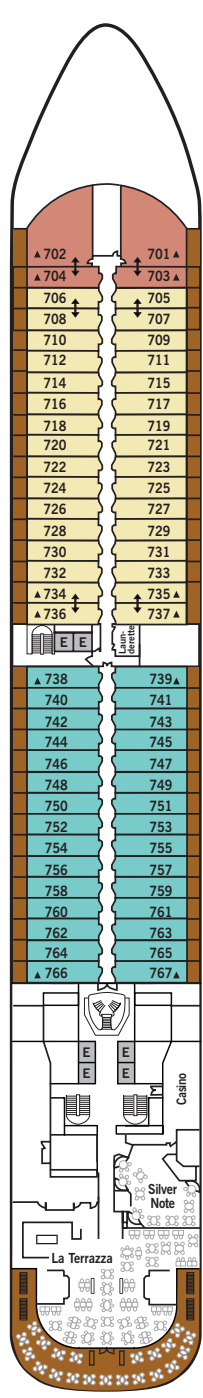

SILVER DAWN – Deck Plans

DECK 4

- Atlantide
- Kaiseki
- .S.A.L.T. Kitchen
- .S.A.L.T. Bar
- .S.A.L.T. Lab

DECK 5

- Reception/
Guest Relations
- Shore Concierge
- Dolce Vita
- Venetian Lounge
- Cruise Consultant

DECK 6

- Beauty Spa
- Fitness Centre

DECK 7

- La Terrazza
- Silver Note
- Casino

DECK 8

- Arts Café
- Boutique
- La Dame

DECK 9

- Panorama Lounge
- Connoisseur's Corner

DECK 10

- Pool Deck
- Pool Bar
- The Grill
- Whirlpool Area

DECK 11

- Observation Library
- Spaccanapoli
- Jogging Track

SUITE CATEGORIES

- Owner's Suite ●
- Grand Suite ●
- Royal Suite ●
- Silver Suite ●
- Deluxe Veranda Suite ●
- Superior Veranda Suite ●
- Classic Veranda Suite ●
- Panorama Suite ●
- Vista Suite ●

SPECIFICATIONS

- Crew 411
- Officers European
- Guests 596
- Tonnage 40,700
- Length 698 Feet / 212.8 Metres
- Width 86 Feet / 27 Metres
- Speed 19.8 Knots
- Passenger Decks 8
- 3rd Guest Capacity ▲
- Connecting Suites ↑↓
- Wheelchair Accessible Suites ♿
- 407, 409, 417, 931
- Built 2021
- Registry Bahamas