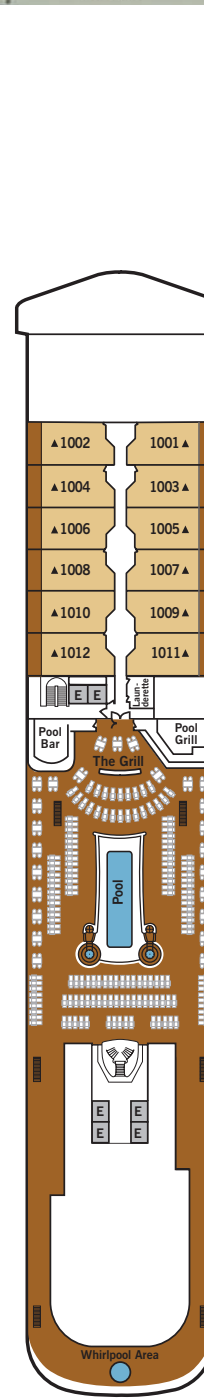

SILVER DAWN – Deck Plans

DECK 4

- Atlantide
- Kaiseki
- .S.A.L.T. Kitchen
- .S.A.L.T. Bar
- .S.A.L.T. Lab

DECK 5

- Reception/
Guest Relations
- Shore Concierge
- Dolce Vita
- Venetian Lounge
- Cruise Consultant

DECK 6

- Beauty Spa
- Fitness Centre

DECK 7

- La Terrazza
- Silver Note
- Casino

DECK 8

- Arts Café
- Boutique
- La Dame

DECK 9

- Panorama Lounge
- Connoisseur's Corner

SPECIFICATIONS

- Crew 411
- Officers European
- Guests 596
- Tonnage 40,700
- Length 698 Feet / 212.8 Metres
- Width 86 Feet / 27 Metres
- Speed 19.8 Knots
- Passenger Decks 8
- 3rd Guest Capacity ▲
- Connecting Suites ↑↓
- Wheelchair Accessible Suites ♿
- 407, 409, 417, 931
- Built 2021
- Registry Bahamas