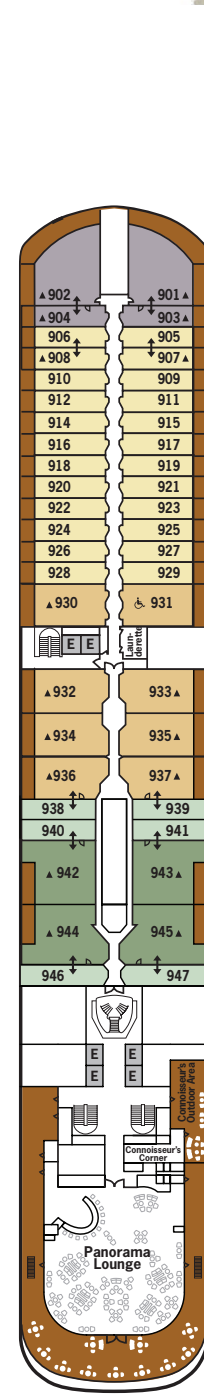

SILVER DAWN – Deck Plans

DECK 4

- Atlantide
- Kaiseki
- .S.A.L.T. Kitchen
- .S.A.L.T. Bar
- .S.A.L.T. Lab

DECK 5

- Reception/
Guest Relations
- Shore Concierge
- Dolce Vita
- Venetian Lounge
- Cruise Consultant

DECK 6

- Beauty Spa
- Fitness Centre

DECK 7

- La Terrazza
- Silver Note
- Casino

DECK 8

- Arts Café
- Boutique
- La Dame

DECK 9

- Panorama Lounge
- Connoisseur's Corner

DECK 10

- Pool Deck
- Pool Bar
- The Grill
- Whirlpool Area

DECK 11

- Observation Library
- Spaccanapoli
- Jogging Track

SUITE CATEGORIES

- Owner's Suite ●
- Grand Suite ●
- Royal Suite ●
- Silver Suite ●
- Deluxe Veranda Suite ●
- Superior Veranda Suite ●
- Classic Veranda Suite ●
- Panorama Suite ●
- Vista Suite ●

SPECIFICATIONS

- Crew 411
- Officers European
- Guests 596
- Tonnage 40,700
- Length 698 Feet / 212.8 Metres
- Width 86 Feet / 27 Metres
- Speed 19.8 Knots
- Passenger Decks 8
- 3rd Guest Capacity ▲
- Connecting Suites ↑↓
- Wheelchair Accessible Suites ♿
- 407, 409, 417, 931
- Built 2021
- Registry Bahamas