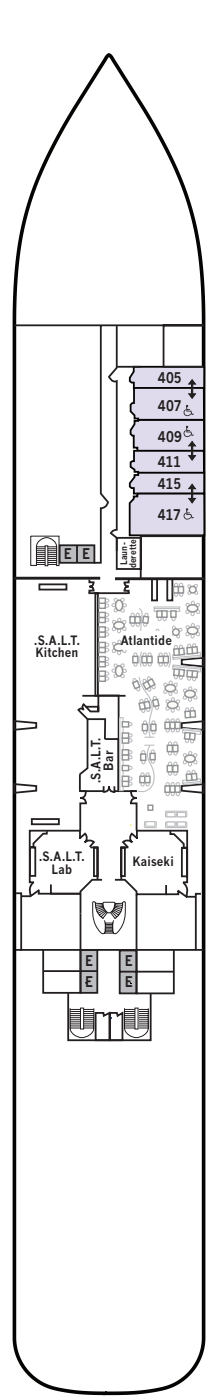

SILVER DAWN – Deck Plans

DECK 4

- Atlantide
- Kaiseki
- .S.A.L.T. Kitchen
- .S.A.L.T. Bar
- .S.A.L.T. Lab

DECK 5

- Reception/
Guest Relations
- Shore Concierge
- Dolce Vita
- Venetian Lounge
- Cruise Consultant

DECK 6

- Beauty Spa
- Fitness Centre

DECK 7

- La Terrazza
- Silver Note
- Casino

DECK 8

- Arts Café
- Boutique
- La Dame

DECK 9

- Panorama Lounge
- Connoisseur's Corner

DECK 10

- Pool Deck
- Pool Bar
- The Grill
- Whirlpool Area

DECK 11

- Observation Library
- Spaccanapoli
- Jogging Track

SUITE CATEGORIES

- Owner's Suite ●
- Grand Suite ●
- Royal Suite ●
- Silver Suite ●
- Deluxe Veranda Suite ●
- Superior Veranda Suite ●
- Classic Veranda Suite ●
- Panorama Suite ●
- Vista Suite ●

SPECIFICATIONS

- Crew 411
- Officers European
- Guests 596
- Tonnage 40,700
- Length 698 Feet / 212.8 Metres
- Width 86 Feet / 27 Metres
- Speed 19.8 Knots
- Passenger Decks 8
- 3rd Guest Capacity ▲
- Connecting Suites ↑↓
- Wheelchair Accessible Suites ♿
- 407, 409, 417, 931
- Built 2021
- Registry Bahamas