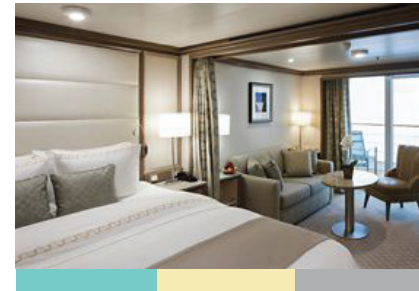

SILVER DAWN – Suite Diagrams

All suites feature:

- Butler service
- Refrigerator and bar setup stocked with your preferences
- Plush bathrobes
- Pillow menu
- Luxury bath amenities
- Complimentary Wifi for all suites
- Personalised stationery
- Umbrella
- Hair dryer
- Wall mounted USB-C mobile device chargers
- Direct-dial telephone(s)
- Champagne on arrival

- Large veranda with patio furniture and floor-to-ceiling glass doors; bedroom two has additional veranda
- Living room with convertible sofa to accommodate an additional guest
- Sitting area; bedroom two has additional sitting area
- Separate dining area
- Twin beds or king-sized bed; bedroom two has additional twin beds or queen-sized bed
- Marble bathroom with double vanity, separate shower and full-sized bath, plus a powder room; bedroom two has additional marble bathroom with full-sized bath
- Custom-made luxury bed mattresses
- Walk-in wardrobe(s) with personal safe
- Vanity table(s)
- Writing desk(s)
- One 55" / 140 cm and one 40" / 102 cm flat-screen HD TVs in main suite, plus one 40" / 102 cm flat-screen HD TV in bedroom two
- Interactive Media Library
- Bose® Sound system with bluetooth connectivity
- Illy® espresso machine
- Unlimited Premium Wifi