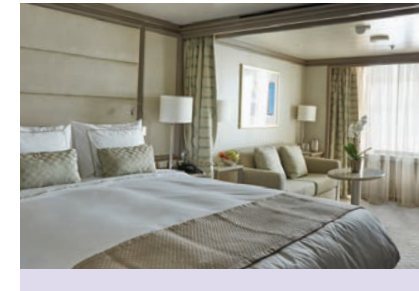

SILVER DAWN – Suite Diagrams

All suites feature:

- Butler service
- Refrigerator and bar setup stocked with your preferences
- Plush bathrobes
- Pillow menu
- Luxury bath amenities
- Complimentary Wifi for all suites
- Personalised stationery
- Umbrella
- Hair dryer
- Wall mounted USB-C mobile device chargers
- Direct-dial telephone(s)
- Champagne on arrival

TWO BEDROOM: 1281-1389 SQ FT / 119-129 M²
INCLUDING VERANDA (129 SQ FT / 12 M²)

- Large veranda with patio furniture and floor-to-ceiling glass doors; bedroom two has additional large picture window
- Living room with sitting area; bedroom two has additional sitting area
- Separate dining area
- Twin beds or king-sized bed; bedroom two has additional twin beds or queen-sized bed
- Marble bathroom with double vanity, separate shower and full-sized bath, plus a powder room; bedroom two has additional marble bathroom with shower
- Custom-made luxury bed mattresses
- Walk-in wardrobe(s) with personal safe
- Vanity table(s)
- Writing desk(s)
- One 55" / 140 cm and one 40" / 102 cm flat-screen HD TVs in main suite, plus one 40" / 102 cm flat-screen HD TV in bedroom two
- Interactive Media Library
- Bose® Sound system with bluetooth connectivity
- Illy® espresso machine
- Unlimited Premium Wifi