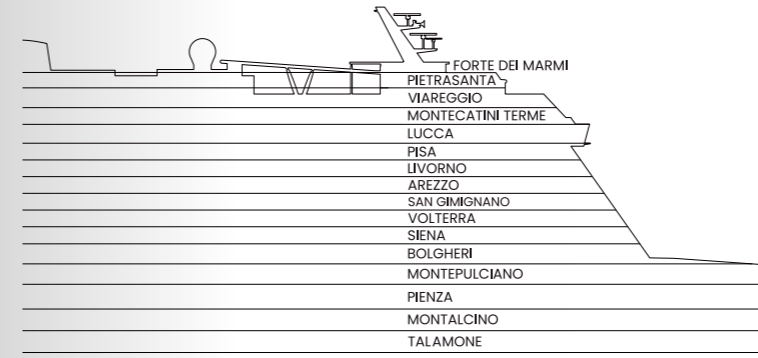

PUBLIC AREAS KEY

- Restaurants
 - Bars
 - Wellness & Sports
 - Entertainment
 - Service & Facilities
 - Costa Experiences
- Ⓢ Smoking area
 - Ⓢ Credit card registration
 - Ⓢ Toilet
 - Ⓢ Gangway/Exit

CABINS KEY