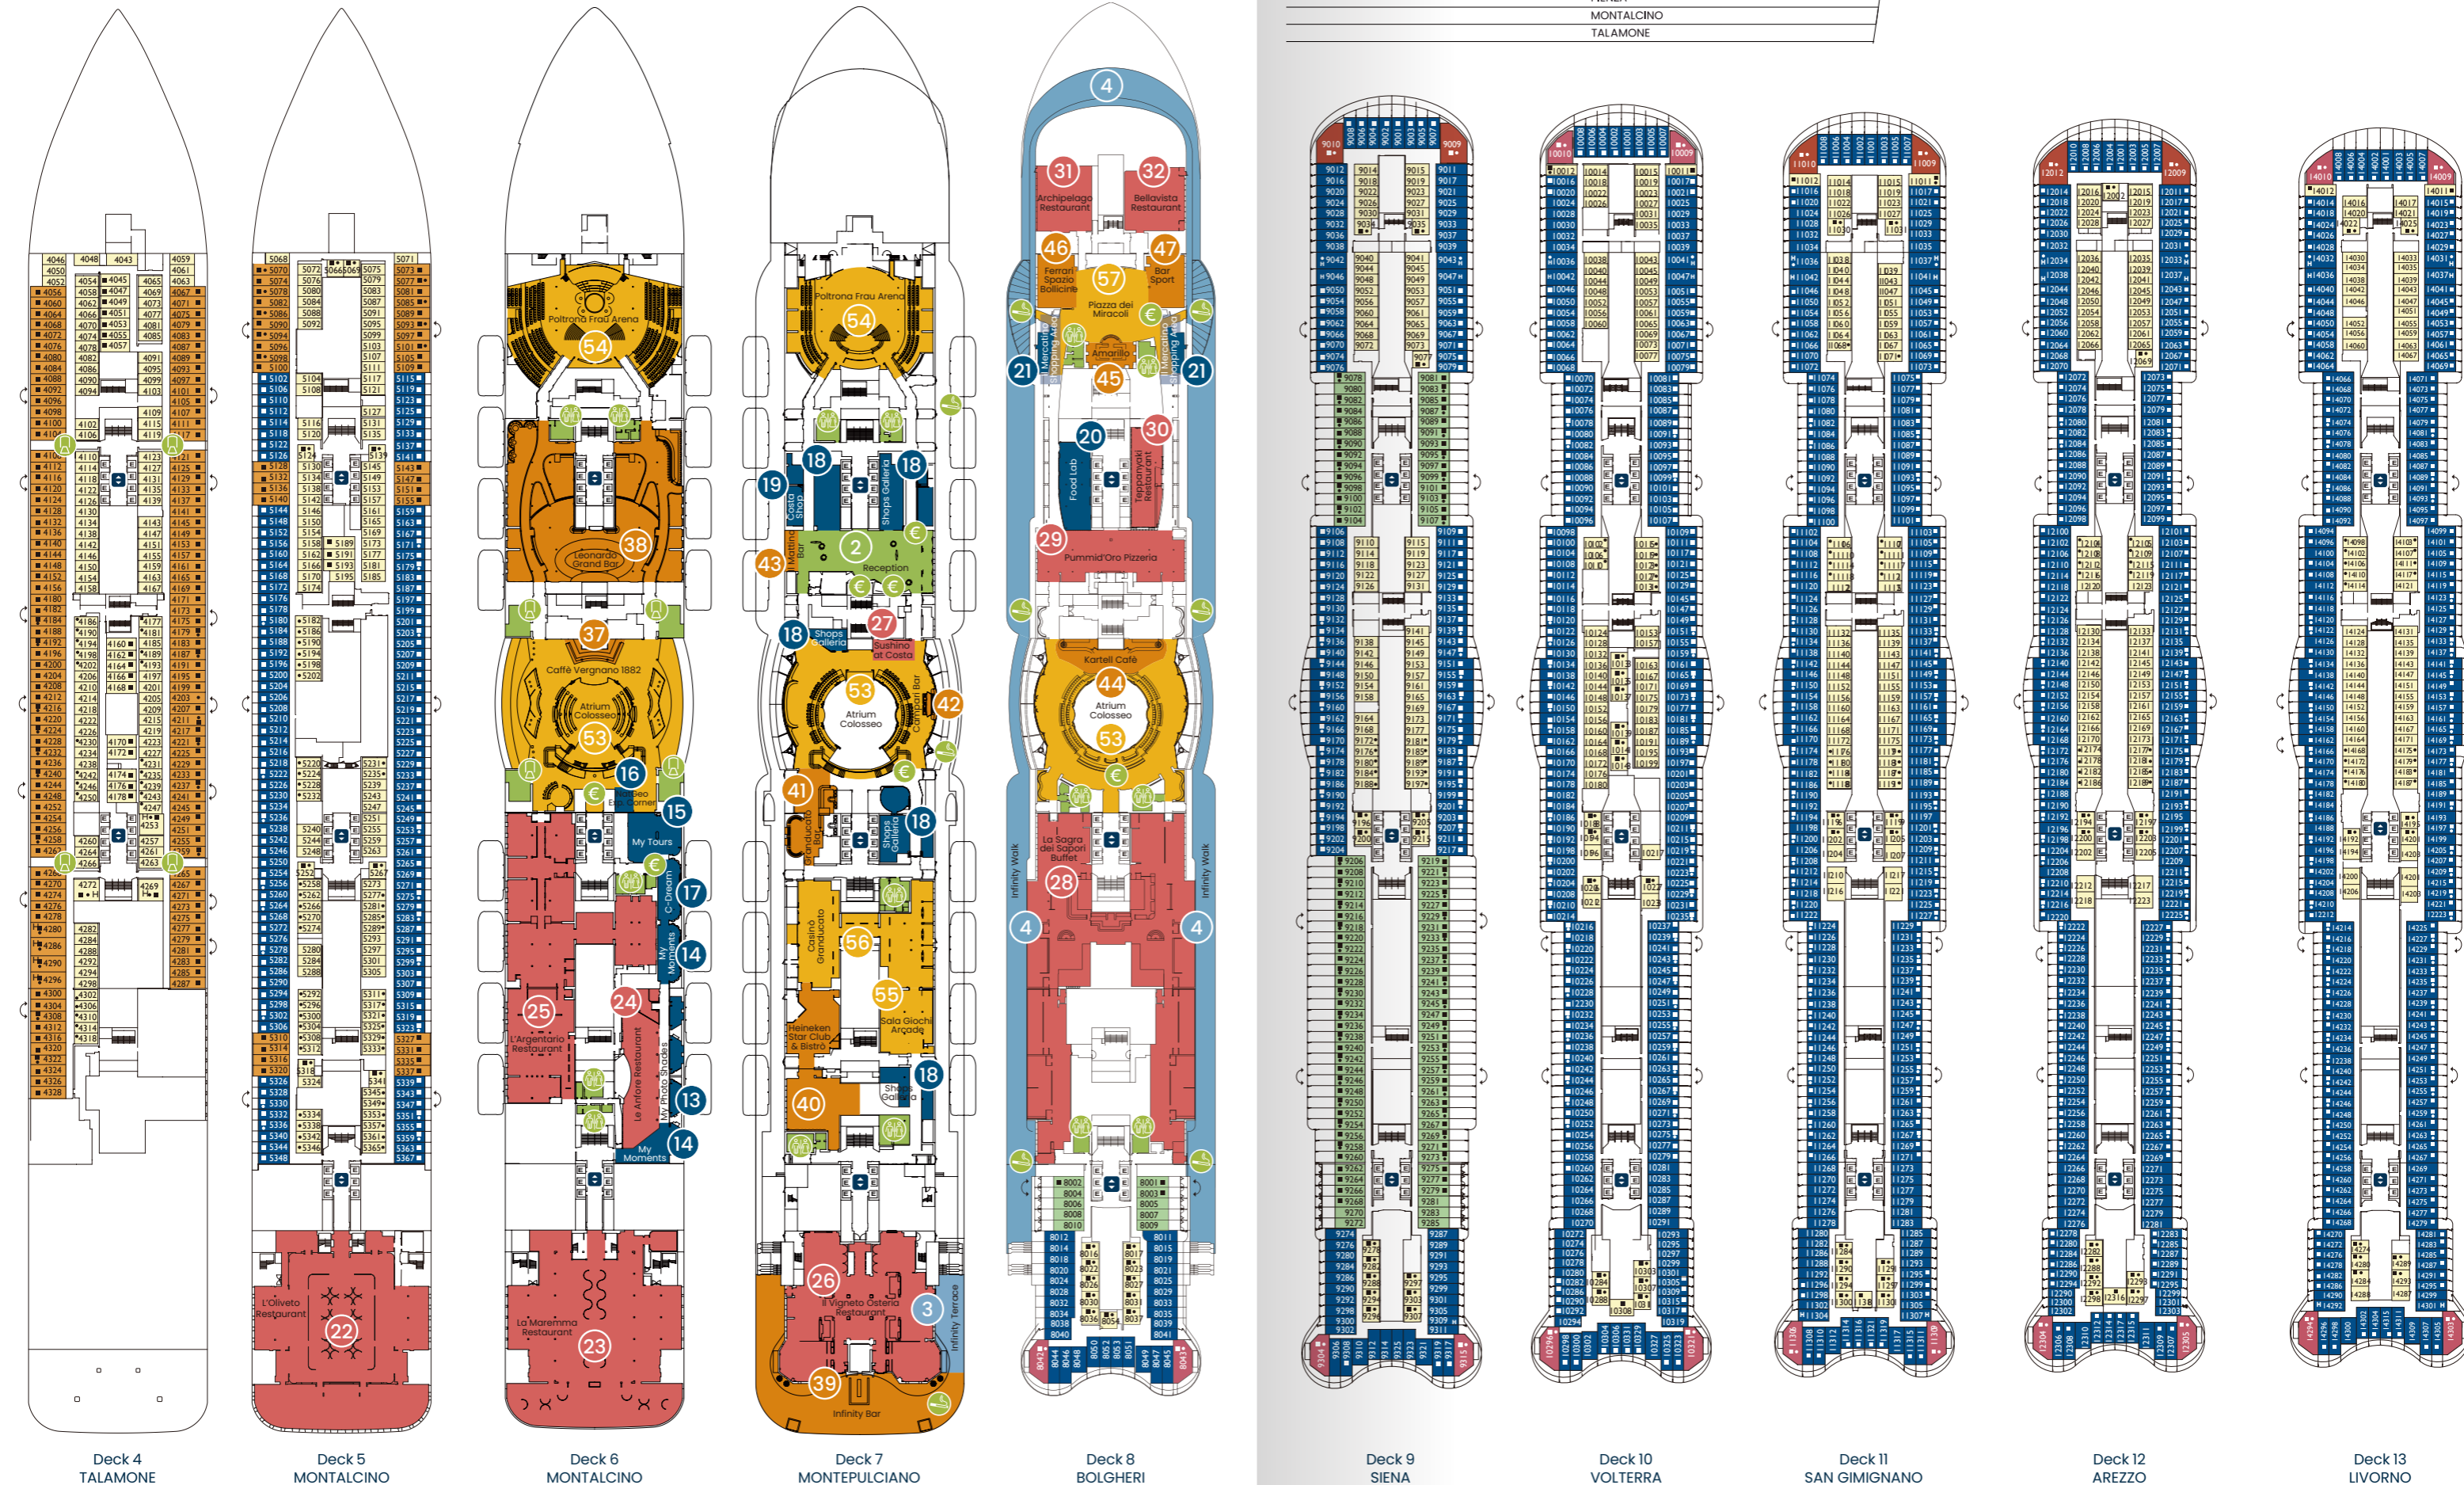

PUBLIC AREAS KEY

- Restaurants
 - Bars
 - Wellness & Sports
 - Entertainment
 - Service & Facilities
 - Costa Experiences
- Ⓢ Smoking area
 - Ⓢ Credit card registration
 - Ⓢ Toilet
 - Ⓢ Gangway/Exit

CABINS KEY

- H cabins for disabled guests-interconnecting cabins
- elevator
- single sofa bed
- 1 upper berth

Please note: Double bed is available in all cabin grades. The 3rd and 4th bed are available in all categories.

- Inside cabins
- Outside cabins ocean view
- Cabins with ocean view balcony
- Cabins with terrace by the sea
- Suite with ocean view balcony
- Grand Suite with ocean view balcony

*Deck 5 Montalcino: cabins with loggia balcony (balcony door can be closed by the crew in case of bad weather)

Deck 9

Cabins from 9001 to 9325

Deck 10

Cabins from 10001 to 10331

Deck 11

Cabins from 11001 to 11321

Deck 12

Cabins from 12001 to 12317