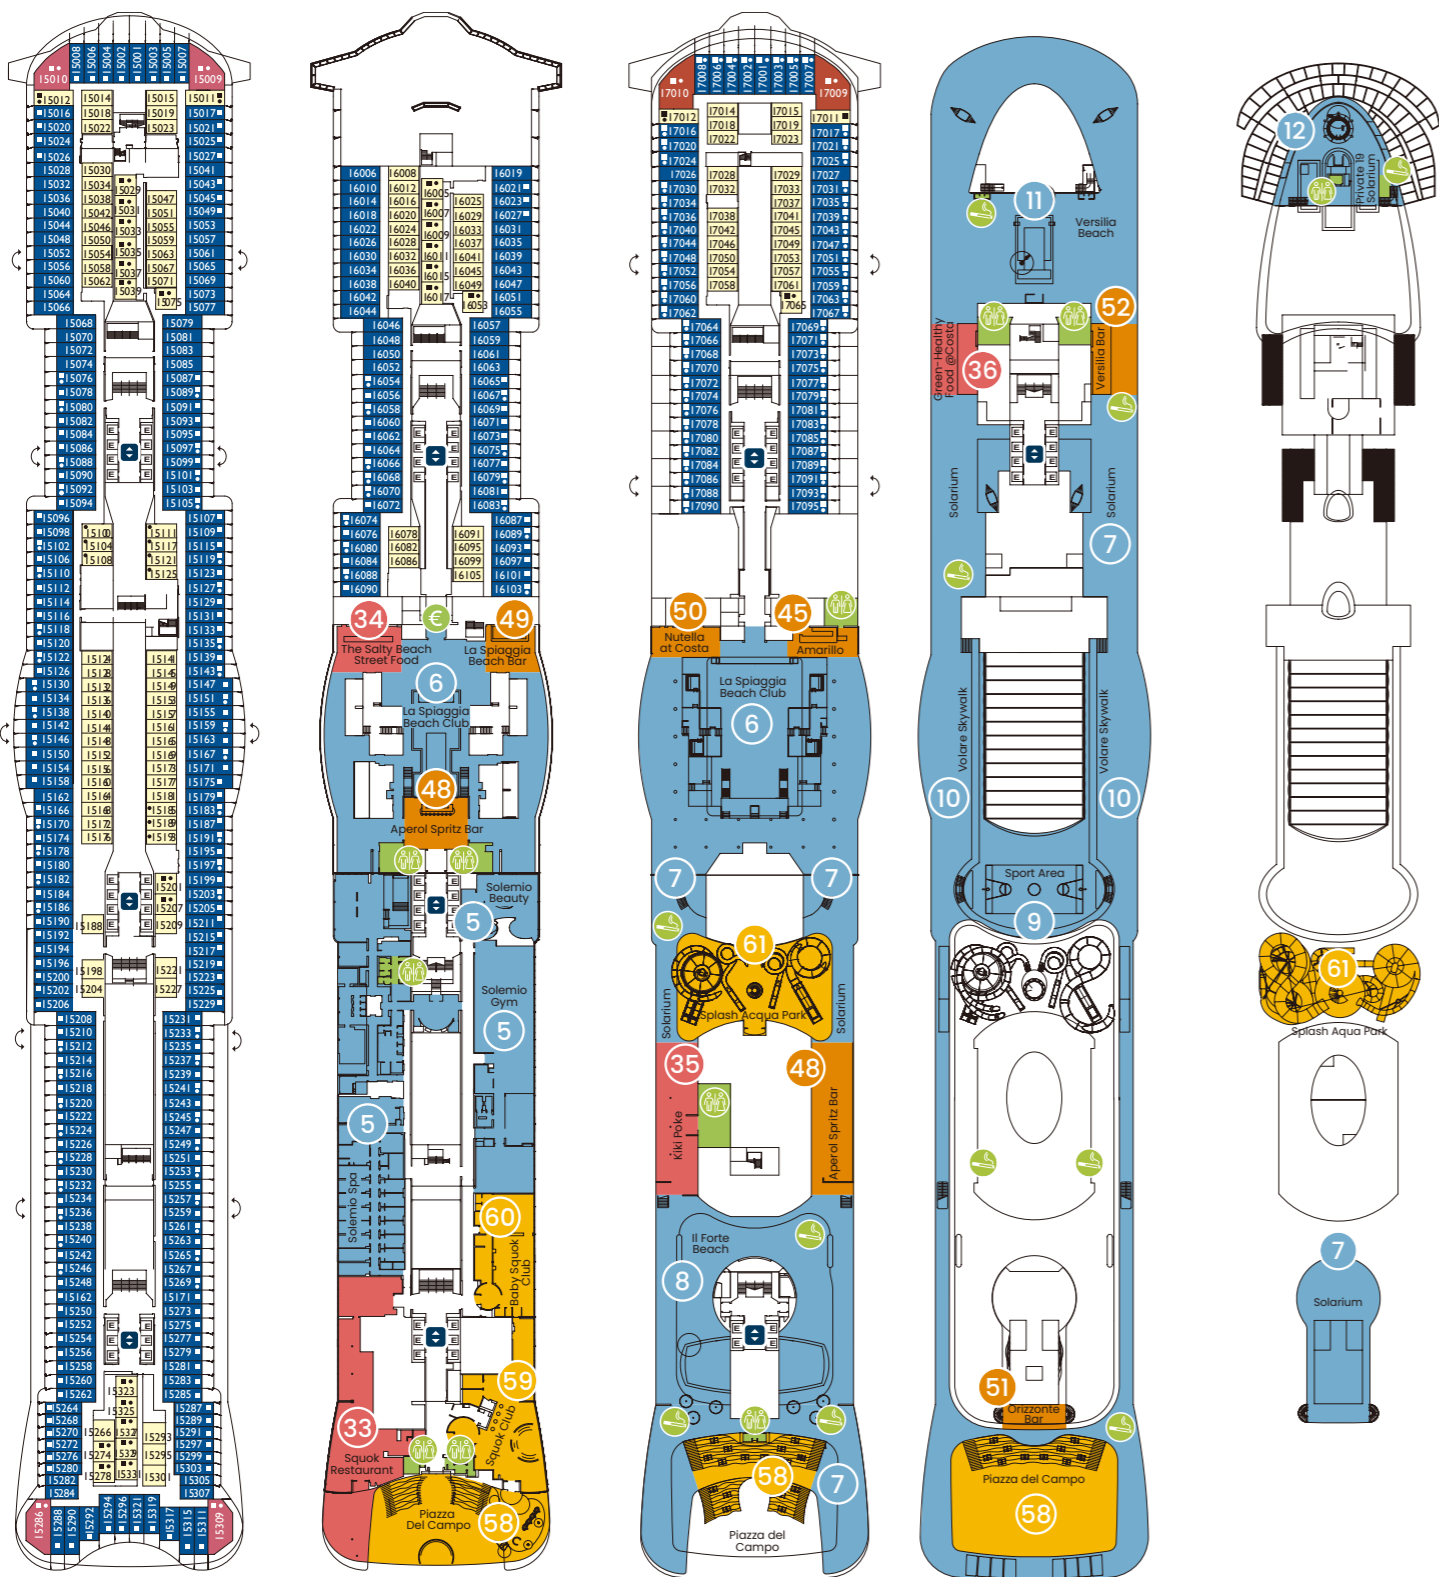

CABINS KEY

- H cabins for disabled guests-interconnecting cabins
- elevator
- single sofa bed
- 1 upper berth

Please note: Double bed is available in all cabin grades. The 3rd and 4th bed are available in all categories.

- Inside cabins
- Outside cabins ocean view
- Cabins with ocean view balcony
- Cabins with terrace by the sea
- Suite with ocean view balcony
- Grand Suite with ocean view balcony

*Deck 5 Montalcino: cabins with loggia balcony (balcony door can be closed by the crew in case of bad weather)

Deck 15
PISA

Deck 16
LUCCA

Deck 17
MONTECATINI TERME

Deck 18
VIAREGGIO

Deck 19
PIETRASANTA

PUBLIC AREAS KEY

- Restaurants
- Bars
- Wellness & Sport
- Entertainment
- Services & Facilities
- Costa Experiences

Deck 0

- 1 Medical Centre (not on the ship plan)

Deck 4

Cabins from 4043 to 4328

Deck 5

1. 22 L'Oliveto Restaurant
2. Cabins from 5066 to 5367

Deck 6

- 13 My Photo Shades
- 14 My Moments Photo Store
- 15 My Tours
- 16 National Geographic Expeditions Corner
- 17 C-Dream - Your Next Cruise
- 23 La Maremma Restaurant
- 24 Le Anfore Restaurant
- 25 L'Argentario Restaurant
- 37 Caffè Vergnano 1882
- 38 Leonardo Grand Bar
- 53 Colosseo
- 54 Poltrona Frau Arena

Deck 7

- 2 Reception
- 3 Infinity Terrace
- 18 Shops Galleria
- 19 Costa Shops
- 26 Il Vigneto Osteria Restaurant
- 27 Sushino at Costa
- 39 Infinity Bar
- 40 Heineken Star Club & Bistrò
- 41 Granducato Bar
- 42 Campari Bar
- 43 Il Mattino Bar
- 53 Colosseo
- 54 Poltrona Frau Arena
- 55 Sala Giochi Arcade
- 56 Casinò Granducato

Deck 8

1. 4 Infinity Walk
   - 20 Food Lab
   - 21 Il Mercatino Shopping Area
   - 28 La Sagra dei Sapori Buffet
   - 29 Pizzeria Pummid'Oro
   - 30 Teppanyaki Restaurant
   - 31 Archipelago Restaurant
   - 32 Bellavista Restaurant
   - 44 Kartell Café
   - 45 Gelato
   - 46 Ferrari Spazio Bollicine
   - 47 Sport Bar
   - 53 Colosseo
   - 57 Piazza dei Miracoli
2. Cabins from 8001 to 8054

Deck 9

Cabins from 9001 to 9325

Deck 10

Cabins from 10001 to 10331

Deck 11

Cabins from 11001 to 11321

Deck 12

Cabins from 12001 to 12317

Deck 14

Cabins from 14001 to 14315

Deck 15

Cabins from 15001 to 15331

Deck 16

1. 5 Solemio Spa/Beauty/Wellness
   - 6 La Spiaggia Beach Club
   - 33 Squok Restaurant
   - 34 The Salty Beach Street Food
   - 48 Aperol Spritz Bar
   - 49 La Spiaggia Beach Bar
   - 58 Piazza del Campo
   - 59 Squok Club
   - 60 Baby Squok Club
2. Cabins from 16005 to 16105

Deck 17

1. 6 La Spiaggia Beach Club
   - 7 Solarium
   - 8 Il Forte Beach
   - 35 Kiki Poke
   - 45 Gelato
   - 48 Aperol Spritz Bar
   - 50 Nutella at Costa
   - 58 Piazza del Campo
   - 61 Splash Aqua Park
2. Cabins from 17001 to 17095

Deck 18

- 7 Solarium
- 9 Sport Area
- 10 Volare Skywalk
- 11 Versilia Beach
- 36 Green-Healthy Food @Costa
- 51 Orizzonte Bar
- 52 Versilia Bar
- 58 Piazza del Campo

Deck 19

- 7 Solarium
- 12 Private 19 Solarium
- 61 Splash Aqua Park